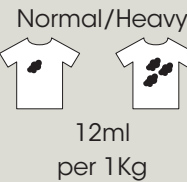

Premium Fabrix Laundry Liquid

Jangro

Product Usage Guide

PREMIUM

BP220-5

Recommended Dosage

Soiling

1 Use appropriate PPE as indicated in safety data sheet.