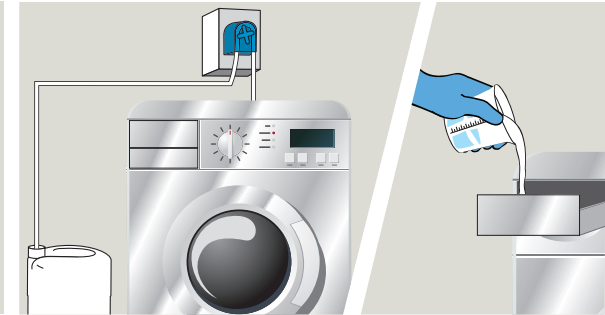

Premium Fabrix Laundry Liquid

Jangro

Product Usage Guide

PREMIUM

BP220-5

Recommended Dosage

Soiling

1 Use appropriate PPE as indicated in safety data sheet.

2 Connect to an automatic dosing system. Alternatively pour into main wash dispenser.

3 Select wash program following garments instructions and start.

4 We recommend use of Premium Fabric Softener in the final rinse.